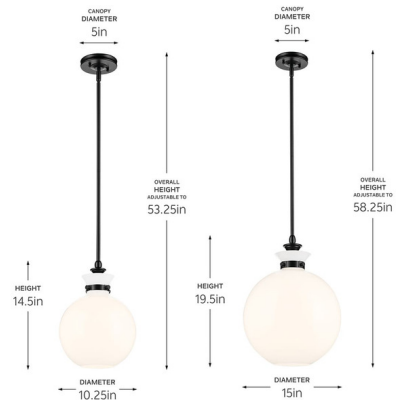

Description

The Laria Globe Pendant brings a gorgeous simplicity to your interior space. Inspired by traditional Korean sachet bags, This timeless globe shape pays homage to heritage, while the refined detailing on the fittings brings a modern, elegant touch. Sloped ceiling to 90 degrees.

Specifications

COLOR Opal
BODY FINISH Black
WATTAGE 17W
DIMMER Standard 120V
DIMENSIONS 10.25"W x 14.5"H
BULB NOT INCLUDED 1 x T10/Medium (E26)/17W/120V LED
OTHER BULB OPTIONS T10/Medium (E26)/100W/120V Incandescent
COUNTRY OF ORIGIN China

Technical Information

PRODUCT DIMENSIONS Downrods: Two 6" and Two 12" Included

Shown in black / opal

CLICK TO VIEW PRODUCT

Notes: