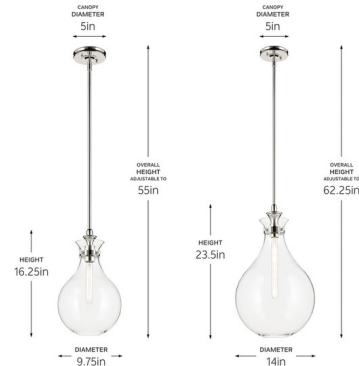

Lightology

lightology.com
866-954-4489
04-25-26

Project: _____

Company: _____

Location: _____ Fixture Type: _____

SPEC #: **KHR1439510**

Approved On: _____ Approved By: _____

Laria Drop Pendant By Kichler

Description

The Laria Drop Pendant brings a gorgeous simplicity to your interior space. Inspired by traditional Korean sachet bags, This timeless teardrop shape pays homage to heritage, while the refined detailing on the fittings brings a modern, elegant touch. Sloped ceiling to 90 degrees.

Shown in polished nickel / clear

Specifications

COLOR Clear
BODY FINISH Polished Nickel
WATTAGE 17W
DIMMER Standard 120V
DIMENSIONS 9.75"W x 16.25"H
BULB NOT INCLUDED 1 x T10/Medium (E26)/17W/120V LED
OTHER BULB OPTIONS T10/Medium (E26)/100W/120V Incandescent
COUNTRY OF ORIGIN China

Technical Information

PRODUCT DIMENSIONS Downrods: Two 6" and Two 12" Included

CLICK TO VIEW PRODUCT

Notes: