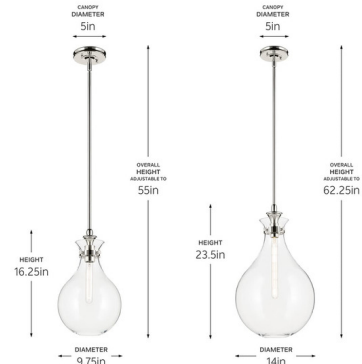

Lightology

lightology.com
866-954-4489
07-03-26

Project: _____

Company: _____

Location: _____ Fixture Type: _____

SPEC #: **KHR1439510**

Approved On: _____ Approved By: _____

Laria Drop Pendant By Kichler

Description

The Laria Drop Pendant brings a gorgeous simplicity to your interior space. Inspired by traditional Korean sachet bags, This timeless teardrop shape pays homage to heritage, while the refined detailing on the fittings brings a modern, elegant touch. Sloped ceiling to 90 degrees.

Specifications

COLOR Clear
BODY FINISH Polished Nickel
WATTAGE 17W
DIMMER Standard 120V
DIMENSIONS 9.75"W x 16.25"H
BULB NOT INCLUDED 1 x T10/Medium (E26)/17W/120V LED
OTHER BULB OPTIONS T10/Medium (E26)/100W/120V Incandescent
COUNTRY OF ORIGIN China

Technical Information

PRODUCT DIMENSIONS Downrods: Two 6" and Two 12" Included

Shown in polished nickel / clear

CLICK TO VIEW PRODUCT

Notes: