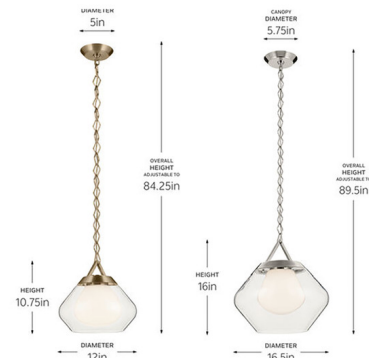

By Kichler

Description

The Nella Pendant enchants your space with its striking geometric design. The diamond-shaped chain links hold a luminous centerpiece of light featuring a clear outer shell and a cased opal inner core, resulting in a uniquely sculptural piece that blends sophistication with contemporary charm. Note: Additional 36 inches of Chain is sold below to lengthen your pendant.

Specifications

COLOR Clear / Opal
BODY FINISH Champagne Bronze
WATTAGE 12W
DIMMER Standard 120V
DIMENSIONS 12"W x 10.75"H
BULB NOT INCLUDED 1 x A19/Medium (E26)/12W/120V LED
OTHER BULB OPTIONS A19/Medium (E26)/75W/120V Incandescent
COUNTRY OF ORIGIN China

Technical Information

PRODUCT DIMENSIONS Adjustable Chain Length: 72"

Shown in champagne bronze / clear / opal

CLICK TO VIEW PRODUCT

Notes: