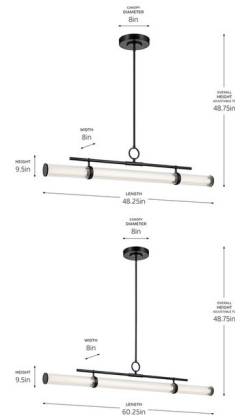

Shown in black / clear / white