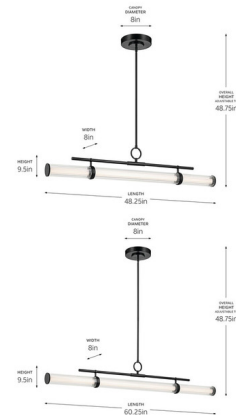

By Kichler

Description

The Riven Linear Chandelier brings a simple sophistication to your interior space. Inspired by a vintage explorers bag, the smooth lineal frame holds outer fluted glass surrounding an inner acrylic diffuser that casts warm shadows of light across your room.

Shown in polished nickel / clear / white

Specifications

COLOR Clear / White
 BODY FINISH Polished Nickel
 WATTAGE 48W
 DIMMER Standard 120V
 DIMENSIONS 48.25"L x 8"W x 9.5"H
 INTEGRATED LED MODULE 1 x LED/48W/120V LED
 COUNTRY OF ORIGIN China