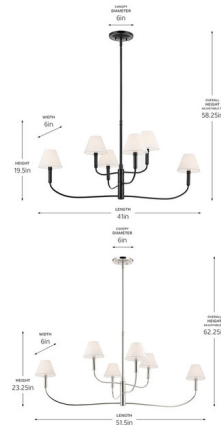

Lightology

lightology.com
866-954-4489
06-04-26

Project: _____

Company: _____

Location: _____ Fixture Type: _____

SPEC #: **KHR1439561**

Approved On: _____ Approved By: _____

Eadie Tiered Chandelier

By Kichler

Description

The Eadie Tiered Chandelier updates old world charm with a modern vibe to your interior space. The Adjustable the top and bottom arms to your desire. Each arm is capped with fabric shades that cast warm shadows across your room.

Specifications

COLOR White
 BODY FINISH Black
 WATTAGE 24W
 DIMMER Standard 120V
 DIMENSIONS 41"W x 19.5"H
 BULB NOT INCLUDED 6 x B10/Candelabra (E12)/4W/120V LED
 OTHER BULB OPTIONS B10/Candelabra (E12)/25W/120V Incandescent
 COUNTRY OF ORIGIN China

Technical Information

PRODUCT DIMENSIONS Downrods: Two 6" and Two 12" Included

Shown in black / white

CLICK TO VIEW PRODUCT

Notes: