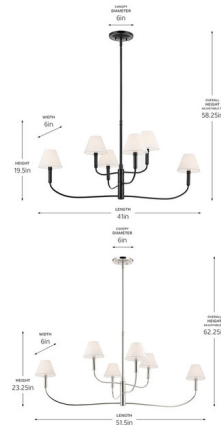

By Kichler

Description

The Eadie Tiered Chandelier updates old world charm with a modern vibe to your interior space. The Adjustable the top and bottom arms to your desire. Each arm is capped with fabric shades that cast warm shadows across your room.

Specifications

COLOR White
BODY FINISH Black
WATTAGE 24W
DIMMER Standard 120V
DIMENSIONS 41"W x 19.5"H
BULB NOT INCLUDED 6 x B10/Candelabra (E12)/4W/120V LED
OTHER BULB OPTIONS B10/Candelabra (E12)/25W/120V Incandescent
COUNTRY OF ORIGIN China

Technical Information

PRODUCT DIMENSIONS Downrods: Two 6" and Two 12" Included

Shown in black / white

CLICK TO VIEW PRODUCT

Notes: