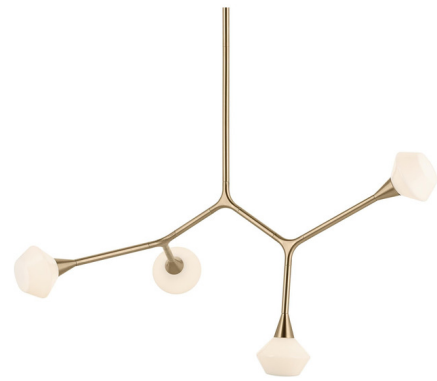

Lightology

lightology.com
866-954-4489
04-15-26

Project: _____

Company: _____

Location: _____ Fixture Type: _____

SPEC #: **KHR1439581**

Approved On: _____ Approved By: _____

Cassius Convertible Chandelier

By Kichler

Description

The Cassius Convertible Chandelier brings a celestial beauty to your interior space. Each arm holds a unique glass shade that diffuses warm light across your room. When installing this, rotate its arms to customize it to your desire. May be used as a semi flush light by not adding the included downrods.

Shown in champagne bronze / opal

Specifications

COLOR Opal
BODY FINISH Champagne Bronze
WATTAGE 40W
DIMMER Standard 120V
DIMENSIONS 39.5"W x 19.75"H x 5.25"D
BULB NOT INCLUDED 8 x JCD/G9/5W/120V LED
COUNTRY OF ORIGIN China

Technical Information

PRODUCT DIMENSIONS Downrods: Two 6" and Two 12" Included

CLICK TO VIEW PRODUCT

Notes: