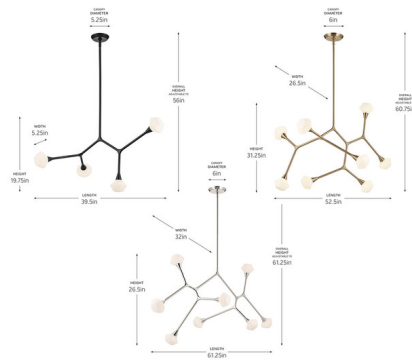

By Kichler

Description

The Cassius Convertible Chandelier brings a celestial beauty to your interior space. Each arm holds a unique glass shade that diffuses warm light across your room. When installing this, rotate its arms to customize it to your desire. May be used as a semi flush light by not adding the included downrods.

Shown in champagne bronze / opal

Specifications

COLOR Opal
BODY FINISH Champagne Bronze
WATTAGE 40W
DIMMER Standard 120V
DIMENSIONS 39.5"W x 19.75"H x 5.25"D
BULB NOT INCLUDED 8 x JCD/G9/5W/120V LED
COUNTRY OF ORIGIN China

Technical Information

PRODUCT DIMENSIONS Downrods: Two 6" and Two 12" Included

CLICK TO VIEW PRODUCT

Notes: