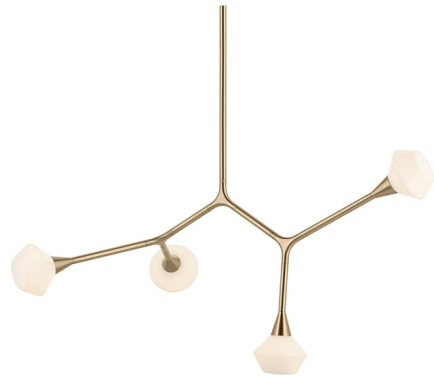

Lightology

lightology.com
866-954-4489
06-01-26

Project: _____

Company: _____

Location: _____ Fixture Type: _____

SPEC #: **KHR1439581**

Approved On: _____ Approved By: _____

Cassius Convertible Chandelier By Kichler

Description

The Cassius Convertible Chandelier brings a celestial beauty to your interior space. Each arm holds a unique glass shade that diffuses warm light across your room. When installing this, rotate its arms to customize it to your desire. May be used as a semi flush light by not adding the included downrods.

Specifications

COLOR Opal
 BODY FINISH Champagne Bronze
 WATTAGE 40W
 DIMMER Standard 120V
 DIMENSIONS 39.5"W x 19.75"H x 5.25"D
 BULB NOT INCLUDED 8 x JCD/G9/5W/120V LED
 COUNTRY OF ORIGIN China

Technical Information

PRODUCT DIMENSIONS Downrods: Two 6" and Two 12" Included

Shown in champagne bronze / opal

CLICK TO VIEW PRODUCT

Notes: