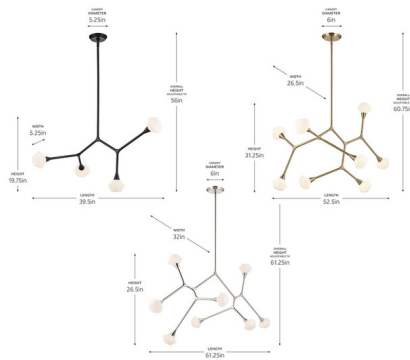

Description

The Cassius Convertible Chandelier brings a celestial beauty to your interior space. Each arm holds a unique glass shade that diffuses warm light across your room. When installing this, rotate its arms to customize it to your desire. May be used as a semi flush light by not adding the included downrods.

Specifications

COLOR Opal
 BODY FINISH Champagne Bronze
 WATTAGE 40W
 DIMMER Standard 120V
 DIMENSIONS 39.5"W x 19.75"H x 5.25"D
 BULB NOT INCLUDED 8 x JCD/G9/5W/120V LED
 COUNTRY OF ORIGIN China

Technical Information

PRODUCT DIMENSIONS Downrods: Two 6" and Two 12" Included

Shown in champagne bronze / opal

CLICK TO VIEW PRODUCT

Notes: