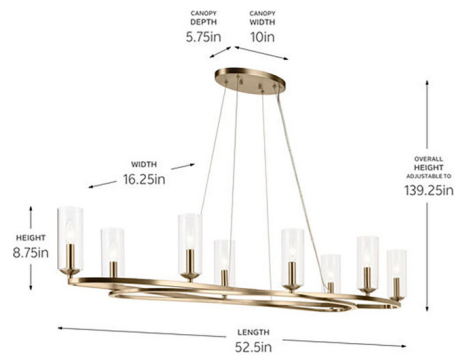

## Harpin Linear Chandelier By Kichler

### Description

The Harpin Linear Chandelier brings a elegant minimalism to your interior space. The organic, linear frame holds Clear glass shades that cast warm shadows of light across your room.

### Specifications

COLOR . . . . . Clear  
BODY FINISH . . . . . Champagne Bronze  
WATTAGE . . . . . 72W  
DIMMER . . . . . Standard 120V  
DIMENSIONS . . . . . 52.5"L x 16.25"W x 8.75"H  
BULB NOT INCLUDED . . . . . 8 x B10/Candelabra (E12)/9W/120V LED  
OTHER BULB OPTIONS . . . . . B10/Candelabra (E12)/60W/120V Incandescent  
COUNTRY OF ORIGIN . . . . . China

### Technical Information

PRODUCT DIMENSIONS . . . . . Max Overall Adjustable Height: 139.25"

Notes:

Shown in champagne bronze / clear

CLICK TO VIEW PRODUCT