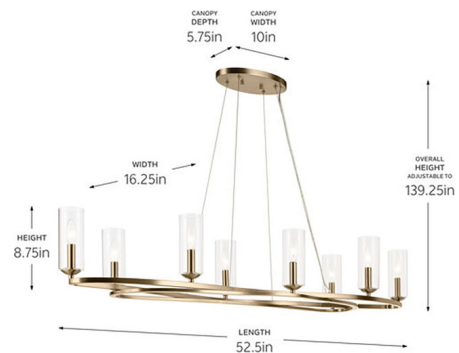

Lightology

lightology.com
866-954-4489
04-25-26

Project: _____

Company: _____

Location: _____ Fixture Type: _____

SPEC #: **KHR1439593**

Approved On: _____ Approved By: _____

Harpin Linear Chandelier By Kichler

Description

The Harpin Linear Chandelier brings a elegant minimalism to your interior space. The organic, linear frame holds Clear glass shades that cast warm shadows of light across your room.

Specifications

COLOR Clear
 BODY FINISH Champagne Bronze
 WATTAGE 72W
 DIMMER Standard 120V
 DIMENSIONS 52.5"L x 16.25"W x 8.75"H
 BULB NOT INCLUDED 8 x B10/Candelabra (E12)/9W/120V LED
 OTHER BULB OPTIONS B10/Candelabra (E12)/60W/120V Incandescent
 COUNTRY OF ORIGIN China

Technical Information

PRODUCT DIMENSIONS Max Overall Adjustable Height: 139.25"

Shown in champagne bronze / clear

CLICK TO VIEW PRODUCT

Notes: