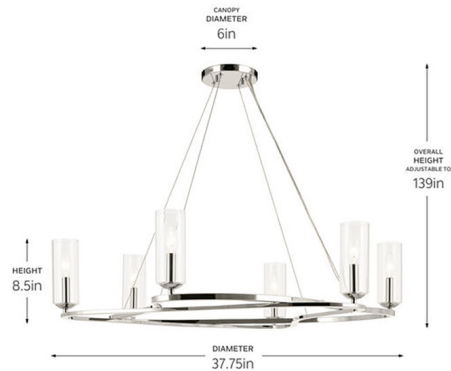

Description

The Harpin Chandelier brings a elegant minimalism to your interior space. The organic, circular frame holds Clear glass shades that cast warm shadows of light across your room.

Specifications

COLOR Clear
BODY FINISH Polished Nickel
WATTAGE 54W
DIMMER Standard 120V
DIMENSIONS 37.75"W x 8.5"H
BULB NOT INCLUDED 6 x B10/Candelabra (E12)/9W/120V LED
OTHER BULB OPTIONS B10/Candelabra (E12)/60W/120V Incandescent
COUNTRY OF ORIGIN China

Technical Information

PRODUCT DIMENSIONS Max Overall Adjustable Height: 139"

Notes:

Shown in polished nickel / clear

CLICK TO VIEW PRODUCT