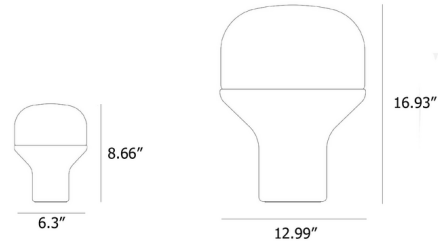

Description

The Delux Table Lamp features a opaline glass dome set atop an aluminum base. Inspired by the shape of a ping pong paddle, Delux possesses a playful expression that can also fit into more formal interiors with its simple shape. On/off switch located on cord.

Shown in pearl copper / white

Specifications

COLOR	White
BODY FINISH	Pearl Copper
WATTAGE	5W
DIMMER	N/A
DIMENSIONS	6.3"W x 8.66"H
BULB NOT INCLUDED	1 x B10/Candelabra (E12)/5W/120V LED
COUNTRY OF ORIGIN	Italy