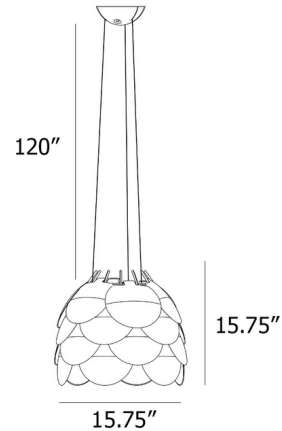

Description

The Nuvole Vagabonde Pendant is composed of 30 white polycarbonate discs arranged around a metal frame into a delicate, flower-like shape. The overlapping pieces of the shade create an intriguing display of light and shadow as light passes through the translucent material.

Specifications

COLOR	White
BODY FINISH	White
WATTAGE	22W
DIMMER	Standard 120V
DIMENSIONS	15.75"W x 15.75"H
BULB NOT INCLUDED	1 x A19/Medium (E26)/22W/120V LED
COUNTRY OF ORIGIN	Italy

Technical Information

PRODUCT DIMENSIONS	Cord Length: 120"
--------------------	-------------------

Shown in white / white

CLICK TO VIEW PRODUCT

Notes: