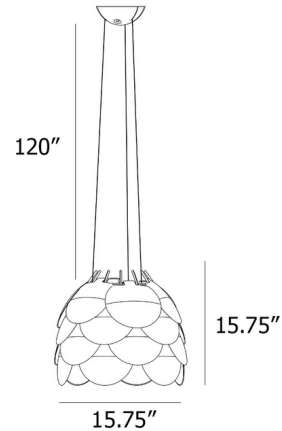

### Description

The Nuvole Vagabonde Pendant is composed of 30 white polycarbonate discs arranged around a metal frame into a delicate, flower-like shape. The overlapping pieces of the shade create an intriguing display of light and shadow as light passes through the translucent material.

### Specifications

COLOR	White
BODY FINISH	White
WATTAGE	22W
DIMMER	Standard 120V
DIMENSIONS	15.75"W x 15.75"H
BULB NOT INCLUDED	1 x A19/Medium (E26)/22W/120V LED
COUNTRY OF ORIGIN	Italy

### Technical Information

PRODUCT DIMENSIONS	Cord Length: 120"
--------------------	-------------------

Shown in white / white

CLICK TO VIEW PRODUCT

Notes: