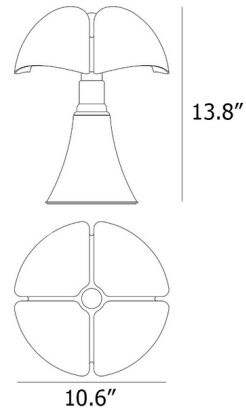

CLICK TO VIEW PRODUCT

Notes: