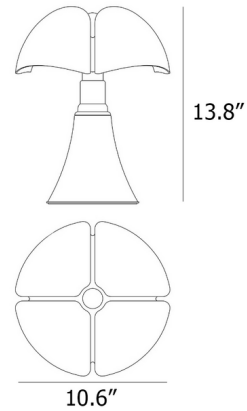

CLICK TO VIEW PRODUCT

Notes: