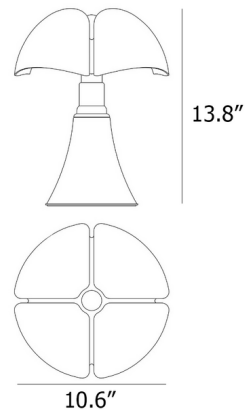

CLICK TO VIEW PRODUCT

Notes: