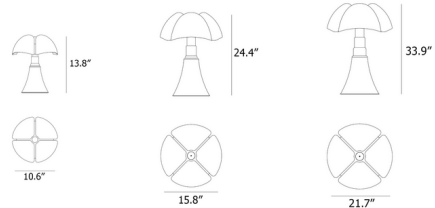

### Description

The Pipistrello Pop Table Lamp is a modern take on an iconic mid-century design that will add a playful element to any interior. This special version of the Italian classic features a bold yellow finish and black accents, as well as a numbered plate and engraving of designer Gae Aulenti's signature. An opal white methacrylate shade recalls the look of a parasol or outstretched wings. The medium and large sizes have a telescoping stem that allows the height of the lamp to be adjusted. The small size retains the shape of the larger lamps but is not adjustable. Dimmer switch located on cord.

### Specifications

COLOR	Opal
BODY FINISH	Yellow
WATTAGE	14W
DIMMER	Included
DIMENSIONS	10.63"W x 13.78"H
INTEGRATED LED MODULE	1 x LED/14W/120V LED
COUNTRY OF ORIGIN	Italy

CLICK TO VIEW PRODUCT

Notes: