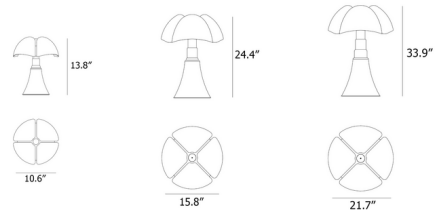

### Description

The Pipistrello Pop Table Lamp is a modern take on an iconic mid-century design that will add a playful element to any interior. This special version of the Italian classic features a bold yellow finish and black accents, as well as a numbered plate and engraving of designer Gae Aulenti's signature. An opal white methacrylate shade recalls the look of a parasol or outstretched wings. The medium and large sizes have a telescoping stem that allows the height of the lamp to be adjusted. The small size retains the shape of the larger lamps but is not adjustable. Dimmer switch located on cord.

### Specifications

COLOR . . . . . Opal  
BODY FINISH . . . . . Yellow  
WATTAGE . . . . . 14W  
DIMMER . . . . . Included  
DIMENSIONS . . . . . 10.63"W x 13.78"H  
INTEGRATED LED MODULE . . . . . 1 x LED/14W/120V LED  
COUNTRY OF ORIGIN . . . . . Italy