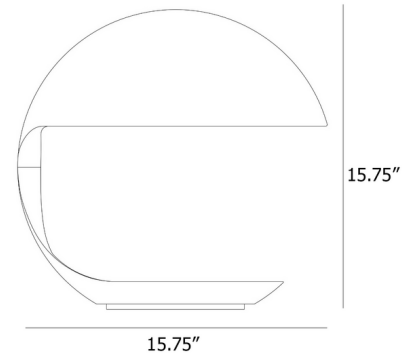

### Specifications

COLOR	N/A
BODY FINISH	Yellow
WATTAGE	12W
DIMMER	N/A
DIMENSIONS	15.75"W x 15.75"H
BULB NOT INCLUDED	1 x A19/Medium (E26)/12W/120V LED
COUNTRY OF ORIGIN	Italy

### Technical Information

PRODUCT DIMENSIONS	Cord Length: 200"
--------------------	-------------------

CLICK TO VIEW PRODUCT

Notes: