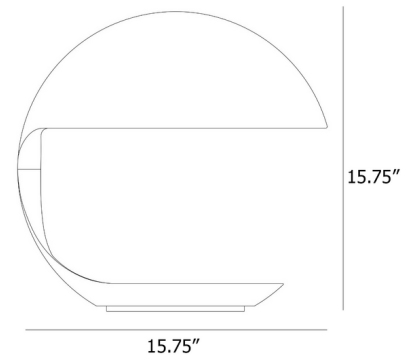

Shown in yellow

CLICK TO VIEW PRODUCT

Notes: