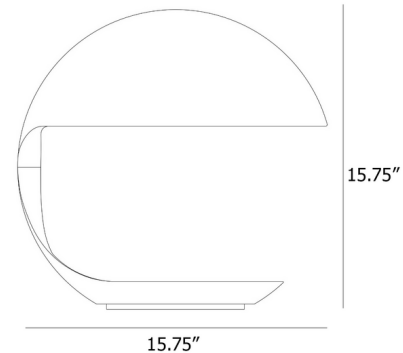

Shown in yellow

Specifications

COLOR	N/A
BODY FINISH	Yellow
WATTAGE	12W
DIMMER	N/A
DIMENSIONS	15.75"W x 15.75"H
BULB NOT INCLUDED	1 x A19/Medium (E26)/12W/120V LED
COUNTRY OF ORIGIN	Italy

Technical Information

PRODUCT DIMENSIONS	Cord Length: 200"
--------------------	-------------------

CLICK TO VIEW PRODUCT

Notes: