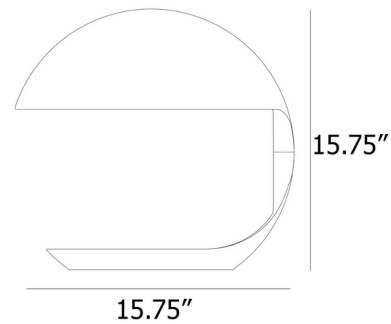

### Specifications

COLOR	N/A
BODY FINISH	Night Blue
WATTAGE	12W
DIMMER	N/A
DIMENSIONS	15.75"W x 15.75"H
BULB NOT INCLUDED	1 x A15/Medium (E26)/12W/120V LED
COUNTRY OF ORIGIN	Italy

### Technical Information

PRODUCT DIMENSIONS	Cord Length: 94.5"
--------------------	--------------------

CLICK TO VIEW PRODUCT

Notes: