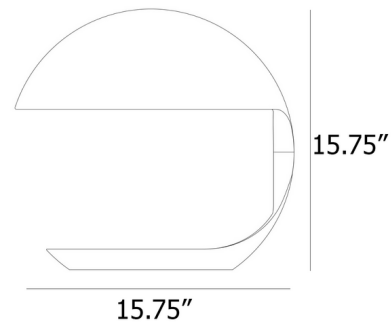

Shown in night blue

Specifications

COLOR	N/A
BODY FINISH	Night Blue
WATTAGE	12W
DIMMER	N/A
DIMENSIONS	15.75"W x 15.75"H
BULB NOT INCLUDED	1 x A15/Medium (E26)/12W/120V LED
COUNTRY OF ORIGIN	Italy

Technical Information

PRODUCT DIMENSIONS	Cord Length: 94.5"
--------------------	--------------------

CLICK TO VIEW PRODUCT

Notes: