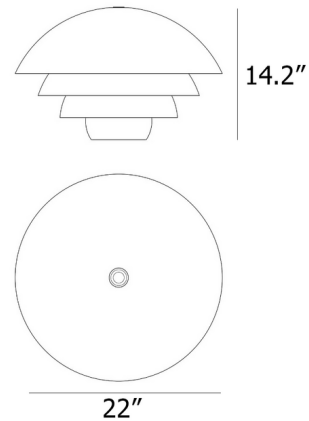

Shown in white

Specifications

COLOR	N/A
BODY FINISH	White
WATTAGE	60W
DIMMER	N/A
DIMENSIONS	22.05"W x 14.17"H
BULB NOT INCLUDED	4 x A15/Medium (E26)/15W/120V LED
COUNTRY OF ORIGIN	Italy

CLICK TO VIEW PRODUCT