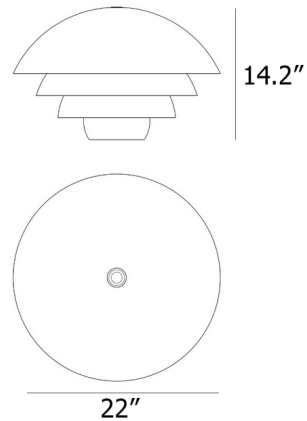

### Specifications

COLOR	N/A
BODY FINISH	White
WATTAGE	60W
DIMMER	N/A
DIMENSIONS	22.05"W x 14.17"H
BULB NOT INCLUDED	4 x A15/Medium (E26)/15W/120V LED
COUNTRY OF ORIGIN	Italy

CLICK TO VIEW PRODUCT

Notes: