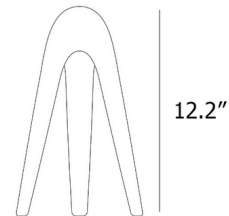

Shown in multicolor

Specifications

COLOR	N/A
BODY FINISH	Multicolor
WATTAGE	4.5W
DIMMER	Included
DIMENSIONS	7.87"W x 12.2"H
INTEGRATED LED MODULE	1x LED/4.5W/120V LED
COUNTRY OF ORIGIN	Italy

Technical Information

PRODUCT DIMENSIONS	Cord Length: 68.9"
COLOR RENDERING	90 CRI
LAMP COLOR	3000K
LUMENS/WATT	41.56
LUMINOUS FLUX	187 lumens

CLICK TO VIEW PRODUCT

Notes: