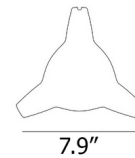

Shown in multicolor

Specifications

COLOR	N/A
BODY FINISH	Multicolor
WATTAGE	4.5W
DIMMER	Included
DIMENSIONS	7.87"W x 12.2"H
INTEGRATED LED MODULE	1x LED/4.5W/120V LED
COUNTRY OF ORIGIN	Italy

Technical Information

PRODUCT DIMENSIONS	Cord Length: 68.9"
COLOR RENDERING	90 CRI
LAMP COLOR	3000K
LUMENS/WATT	41.56
LUMINOUS FLUX	187 lumens

CLICK TO VIEW PRODUCT

Notes: