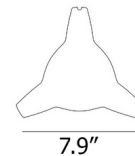

Shown in multicolor

Specifications

COLOR	N/A
BODY FINISH	Multicolor
WATTAGE	4.5W
DIMMER	Included
DIMENSIONS	7.87"W x 12.2"H
INTEGRATED LED MODULE	1x LED/4.5W/120V LED
COUNTRY OF ORIGIN	Italy

Technical Information

PRODUCT DIMENSIONS	Cord Length: 68.9"
COLOR RENDERING	90 CRI
LAMP COLOR	3000K
LUMENS/WATT	41.56
LUMINOUS FLUX	187 lumens

CLICK TO VIEW PRODUCT

Notes: