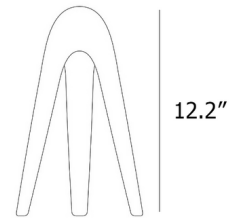

Shown in multicolor

Specifications

COLOR	N/A
BODY FINISH	Multicolor
WATTAGE	4.5W
DIMMER	Included
DIMENSIONS	7.87"W x 12.2"H
INTEGRATED LED MODULE	1x LED/4.5W/120V LED
COUNTRY OF ORIGIN	Italy

Technical Information

PRODUCT DIMENSIONS	Cord Length: 68.9"
COLOR RENDERING	90 CRI
LAMP COLOR	3000K
LUMENS/WATT	41.56
LUMINOUS FLUX	187 lumens

CLICK TO VIEW PRODUCT

Notes: