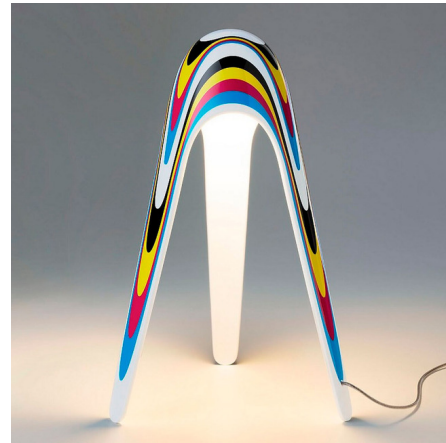

By Martinelli Luce

Description

The Cyborg Texture Table Lamp offers a striking, futuristic design that will add intrigue to numerous spaces with its petite cast aluminum tripod structure providing warm, ambient lighting. This limited edition of the Cyborg Table Lamp features a bold pattern of white, black, magenta, yellow, and cyan which create a lively conversation between the lamp and its surroundings. Touch on/off sensor located on lamp's body.

Shown in multicolor

Specifications

COLOR	N/A
BODY FINISH	Multicolor
WATTAGE	4.5W
DIMMER	Included
DIMENSIONS	7.87"W x 12.2"H
INTEGRATED LED MODULE	1x LED/4.5W/120V LED
COUNTRY OF ORIGIN	Italy

Technical Information

PRODUCT DIMENSIONS	Cord Length: 68.9"
COLOR RENDERING	90 CRI
LAMP COLOR	3000K
LUMENS/WATT	41.56
LUMINOUS FLUX	187 lumens

CLICK TO VIEW PRODUCT

Notes: