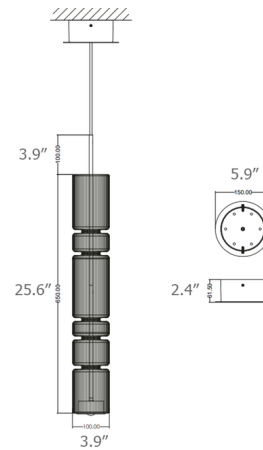

### Description

Inspired by the cut reed writing implements of antiquity, the Calamus 100 Pendant explores heritage and design in a singular expression of light. Its elongated form echoes the refined shape of a stylus, using handblown ruled glass to create a sense of weightlessness. Ideal for creating intimate ambiance or refined architectural accents. Note: Pendant includes one internal 7W LED and one 3W LED downlight with a 10 degree lens.

### Specifications

COLOR	Clear
BODY FINISH	Dark Grey
WATTAGE	10W
DIMMER	N/A
DIMENSIONS	3.9"W x 23.6"H
INTEGRATED LED MODULE	1 x LED/7W/120V LED
COUNTRY OF ORIGIN	Italy

### Technical Information

PRODUCT DIMENSIONS	Cable: 6.6ft
LAMP COLOR	2700K

CLICK TO VIEW PRODUCT

Notes: