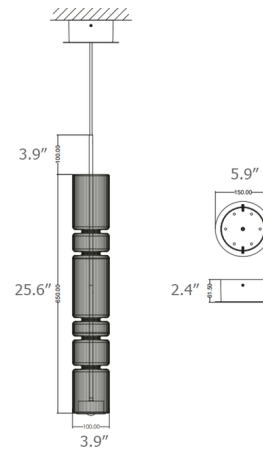

### Description

Inspired by the cut reed writing implements of antiquity, the Calamus 100 Pendant explores heritage and design in a singular expression of light. Its elongated form echoes the refined shape of a stylus, using handblown ruled glass to create a sense of weightlessness. Ideal for creating intimate ambiance or refined architectural accents. Note: Pendant includes one internal 7W LED and one 3W LED downlight with a 10 degree lens.

### Specifications

COLOR	Clear
BODY FINISH	Dark Grey
WATTAGE	10W
DIMMER	N/A
DIMENSIONS	3.9\"W x 23.6\"H
INTEGRATED LED MODULE	1 x LED/7W/120V LED
COUNTRY OF ORIGIN	Italy

### Technical Information

PRODUCT DIMENSIONS	Cable: 6.6ft
LAMP COLOR	2700K

CLICK TO VIEW PRODUCT

Notes: