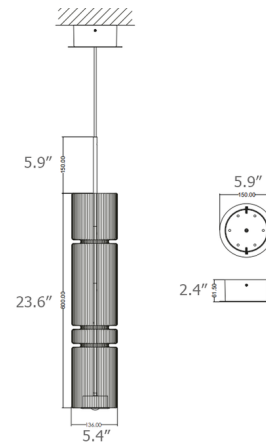

### Description

Inspired by the cut reed writing implements of antiquity, the Calamus 136 Pendant explores heritage and design in a singular expression of light. Its elongated form echoes the refined shape of a stylus, using handblown ruled glass to create a sense of weightlessness. Ideal for creating intimate ambiance or refined architectural accents. Note: Pendant includes one internal 7W LED and one 3W LED downlight with a 10 degree lens.

### Specifications

COLOR	Clear
BODY FINISH	Dark Grey
WATTAGE	10W
DIMMER	N/A
DIMENSIONS	5.4"W x 23.6"H
INTEGRATED LED MODULE	1 x LED/7W/120V LED
COUNTRY OF ORIGIN	Italy

### Technical Information

PRODUCT DIMENSIONS	Cable: 6.6 feet
LAMP COLOR	2700K

CLICK TO VIEW PRODUCT

Notes: