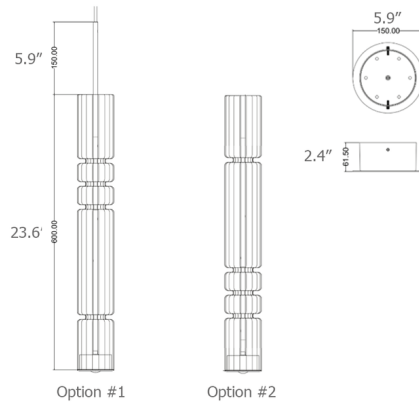

### Description

Fusing design and innovation, the Bamboo Pendant is a sleek option for the contemporary home. Dual emission LEDs provide light in two directions: upward, highlighting the decorative details of the glass globe, and downward, directing light towards the task surface. Note: Pendant includes one internal 7W LED and one 3W LED downlight with a 10 degree lens.

### Specifications

COLOR . . . . . Clear  
BODY FINISH . . . . . Dark Grey  
WATTAGE . . . . . 10W  
DIMMER . . . . . N/A  
DIMENSIONS . . . . . 3.2"W x 25.6"H  
INTEGRATED LED MODULE . . . . . 1 x LED/7W/120V LED  
COUNTRY OF ORIGIN . . . . . Italy

### Technical Information

PRODUCT DIMENSIONS . . . . . Cable: 78"  
LAMP COLOR . . . . . 2700K

Shown in dark grey / clear

CLICK TO VIEW PRODUCT

Notes: