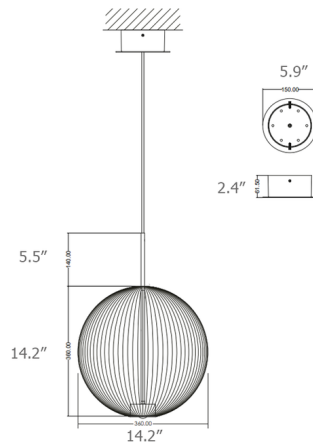

CLICK TO VIEW PRODUCT

Notes: