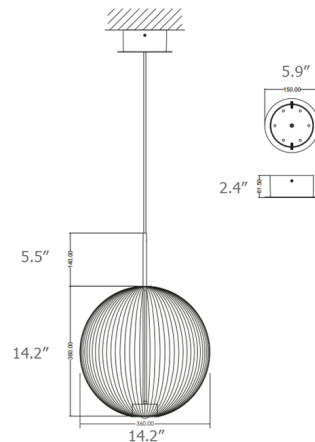

### Description

Fusing design and innovation, the Mahidevrان Pendant is a sleek option for the contemporary home. Dual emission LEDs provide light in two directions: upward, highlighting the decorative details of the glass globe, and downward, directing light towards the task surface. Note: Pendant includes one internal 7W LED and one 3W LED downlight with a 10 degree lens.

### Specifications

COLOR . . . . . Frosted  
BODY FINISH . . . . . Dark Grey  
WATTAGE . . . . . 10W  
DIMMER . . . . . N/A  
DIMENSIONS . . . . . 14.2"W x 14.2"H  
INTEGRATED LED MODULE . . . . . 1 x LED/7W/120V LED  
COUNTRY OF ORIGIN . . . . . Italy

### Technical Information

PRODUCT DIMENSIONS . . . . . Cable: 6.6ft  
LAMP COLOR . . . . . 2700K

Shown in dark grey / frosted

CLICK TO VIEW PRODUCT

Notes: