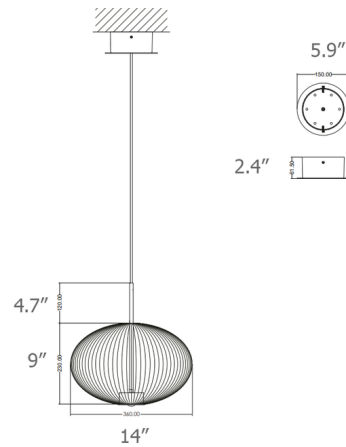

### Description

Fusing design and innovation, the Suleyman Pendant is a sleek option for the contemporary home. Dual emission LEDs provide light in two directions: upward, highlighting the decorative details of the glass globe, and downward, directing light towards the task surface. Note: Pendant includes one internal 7W LED and one 3W LED downlight with a 10 degree lens.

### Specifications

COLOR . . . . . Metallic  
BODY FINISH . . . . . Dark Grey  
WATTAGE . . . . . 10W  
DIMMER . . . . . N/A  
DIMENSIONS . . . . . 13.8"W x 9"H  
INTEGRATED LED MODULE . . . . . 1 x LED/7W/120V LED  
COUNTRY OF ORIGIN . . . . . Italy

### Technical Information

PRODUCT DIMENSIONS . . . . . Cable: 6.6ft  
LAMP COLOR . . . . . 2700K

CLICK TO VIEW PRODUCT

Notes: