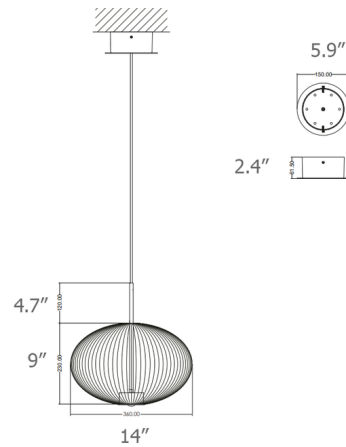

### Description

Fusing design and innovation, the Suleyman Pendant is a sleek option for the contemporary home. Dual emission LEDs provide light in two directions: upward, highlighting the decorative details of the glass globe, and downward, directing light towards the task surface. Note: Pendant includes one internal 7W LED and one 3W LED downlight with a 10 degree lens.

### Specifications

COLOR	.....	Metallic
BODY FINISH	.....	Dark Grey
WATTAGE	.....	10W
DIMMER	.....	N/A
DIMENSIONS	.....	13.8"W x 9"H
INTEGRATED LED MODULE	.....	1 x LED/7W/120V LED
COUNTRY OF ORIGIN	.....	Italy

### Technical Information

PRODUCT DIMENSIONS	.....	Cable: 6.6ft
LAMP COLOR	.....	2700K

CLICK TO VIEW PRODUCT

Notes: