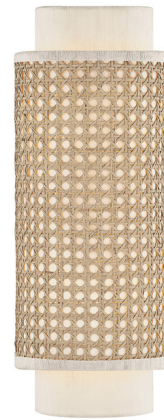

Lightology

lightology.com
866-954-4489
06-16-26

Project: _____

Company: _____

Location: _____ Fixture Type: _____

SPEC #: **MTZ1439746**

Approved On: _____ Approved By: _____

Tina Wall Sconce

By Mitzi

Description

Natural materials, handcrafted detail, and soft layering create the charming and usable Tina Wall Sconce. A curved raw silk shade forms a tunnel that shields the light, while the outer basket cane wicker layer creates a textural point of interest. A warm, inviting glow fills the shade, bouncing off concealed hardware and softly spilling from both ends to wash the wall.

Shown in aged brass / white / wicker

Specifications

COLOR White / Wicker
BODY FINISH Aged Brass
WATTAGE 10W
DIMMER Standard 120V
DIMENSIONS 6.25"W x 16.75"H x 4.5"D
BULB NOT INCLUDED 2 x T10/Medium (E26)/5W/120V LED
COUNTRY OF ORIGIN Viet Nam