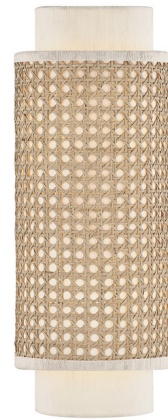

# Lightology

lightology.com  
866-954-4489  
04-24-26

Project: \_\_\_\_\_

Company: \_\_\_\_\_

Location: \_\_\_\_\_ Fixture Type: \_\_\_\_\_

SPEC #: **MTZ1439746**

Approved On: \_\_\_\_\_ Approved By: \_\_\_\_\_

## Tina Wall Sconce

By Mitzi

### Description

Natural materials, handcrafted detail, and soft layering create the charming and usable Tina Wall Sconce. A curved raw silk shade forms a tunnel that shields the light, while the outer basket cane wicker layer creates a textural point of interest. A warm, inviting glow fills the shade, bouncing off concealed hardware and softly spilling from both ends to wash the wall.

Shown in aged brass / white / wicker