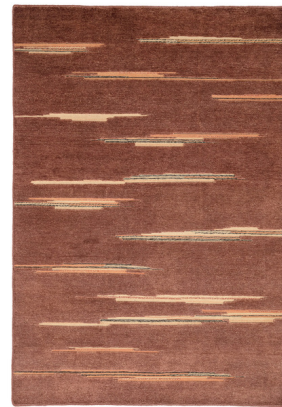

Lightology

lightology.com
866-954-4489
05-17-26

Project: _____

Company: _____

Location: _____ Fixture Type: _____

SPEC #: **NNI1439774**

Approved On: _____ Approved By: _____

Colorado Rug By Nanimarquina

Description

Merging tradition and modernity, the Colorado Rug offers an elegant combination of textures and ancestral techniques. The rug is crafted using the hand-knotted chobi technique, with careful combinations of fibers and yarns in a variety of shades. This method gives the Colorado a unique visual richness, which is revealed by changes in light and movement.

Shown in clay

Specifications

COLOR	Clay
BODY FINISH	N/A
WATTAGE	N/A
DIMMER	N/A
DIMENSIONS	94.49"L x 66.93"W x 0.51"H
BULB	N/A
COUNTRY OF ORIGIN	Pakistan

CLICK TO VIEW PRODUCT

Notes: