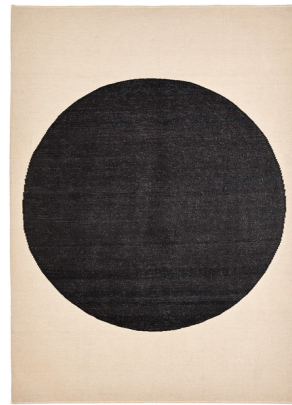

Lightology

lightology.com
866-954-4489
05-16-26

Project: _____

Company: _____

Location: _____ Fixture Type: _____

SPEC #: **NNI1439858**

Approved On: _____ Approved By: _____

Topo Rug

By Nanimarquina

Description

The Topo Rug is an invitation to rediscover the beauty of simple geometry. A vibrant circle, floating on a neutral canvas, creates powerful visual tension. Each rug is handwoven with handspun Afghan wool.

Shown in black

Specifications

| | |
|-------------------|----------------------------|
| COLOR | Black |
| BODY FINISH | N/A |
| WATTAGE | N/A |
| DIMMER | N/A |
| DIMENSIONS | 94.49"L x 66.93"W x 0.16"H |
| BULB | N/A |
| COUNTRY OF ORIGIN | Pakistan |