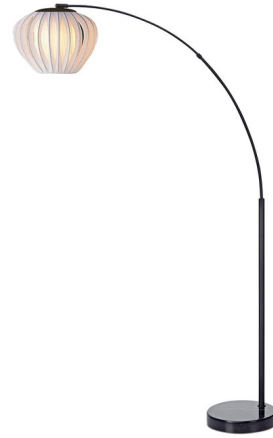

Lightology

lightology.com
866-954-4489
04-25-26

Project: _____

Company: _____

Location: _____ Fixture Type: _____

SPEC #: **NVC1439930**

Approved On: _____ Approved By: _____

Bloom Arc Floor Lamp

By Nova of California

Description

An iconic revival of Mervyn Weitz's 1976 Cloud' lighting concept, the Bloom Arc Lamp elevates ambient lighting to sculptural art. Featuring a graceful arm anchored by a black marble base, this lamp creates a striking presence. Light is softly diffused through a translucent white satin fabric shade with internal diffuser. Dimmer switch on stem.

Shown in black nickel / white

Specifications

COLOR	White
BODY FINISH	Black Nickel
WATTAGE	14W
DIMMER	Included
DIMENSIONS	72"W x 90"H x 44"D
BULB NOT INCLUDED	1 x A19/Medium (E26)/14W/120V LED
COUNTRY OF ORIGIN	China