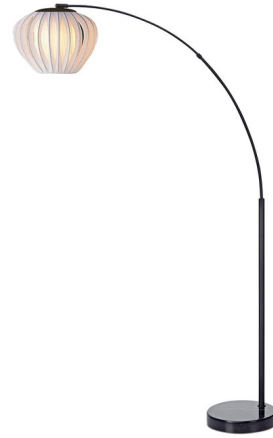

Lightology

lightology.com
866-954-4489
04-25-26

Project: _____

Company: _____

Location: _____ Fixture Type: _____

SPEC #: **NVC1439930**

Approved On: _____ Approved By: _____

Bloom Arc Floor Lamp

By Nova of California

Description

An iconic revival of Mervyn Weitz's 1976 Cloud' lighting concept, the Bloom Arc Lamp elevates ambient lighting to sculptural art. Featuring a graceful arm anchored by a black marble base, this lamp creates a striking presence. Light is softly diffused through a translucent white satin fabric shade with internal diffuser. Dimmer switch on stem.

Shown in black nickel / white

Specifications

COLOR White
BODY FINISH Black Nickel
WATTAGE 14W
DIMMER Included
DIMENSIONS 72"W x 90"H x 44"D
BULB NOT INCLUDED 1 x A19/Medium (E26)/14W/120V LED
COUNTRY OF ORIGIN China