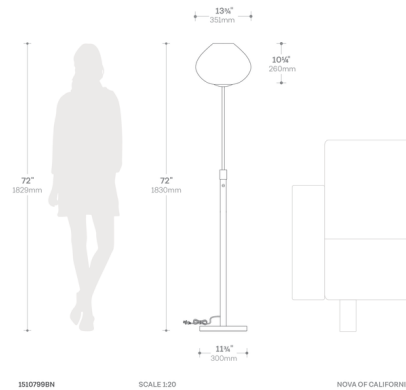

### Description

Inspired by the flowing elegance of underwire fashion design, the Bloom Torchiere Floor Lamp reinterprets Mervyn Weitz's signature cloud concept into a vertical lighting sculpture. Features a white satin underwire-style shade stretched over a steel wire form that diffuses light into a gentle, ambient glow. Dimmer on column.

### Specifications

COLOR . . . . . White  
BODY FINISH . . . . . Black Nickel  
WATTAGE . . . . . 14W  
DIMMER . . . . . Included  
DIMENSIONS . . . . . 18"W x 72"H  
BULB NOT INCLUDED . . . . . 1 x A19/Medium (E26)/14W/120V LED  
COUNTRY OF ORIGIN . . . . . China