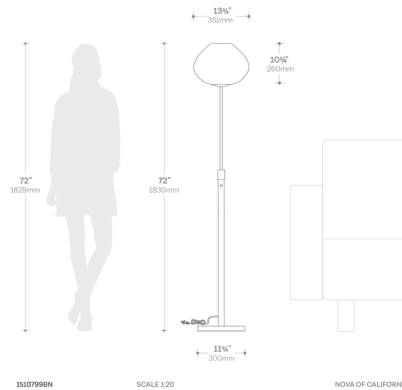

### Description

Inspired by the flowing elegance of underwire fashion design, the Bloom Torchiere Floor Lamp reinterprets Mervyn Weitz's signature cloud concept into a vertical lighting sculpture. Features a white satin underwire-style shade stretched over a steel wire form that diffuses light into a gentle, ambient glow. Dimmer on column.

### Specifications

COLOR . . . . . White  
BODY FINISH . . . . . Black Nickel  
WATTAGE . . . . . 14W  
DIMMER . . . . . Included  
DIMENSIONS . . . . . 18"W x 72"H  
BULB NOT INCLUDED . . . . . 1 x A19/Medium (E26)/14W/120V LED  
COUNTRY OF ORIGIN . . . . . China