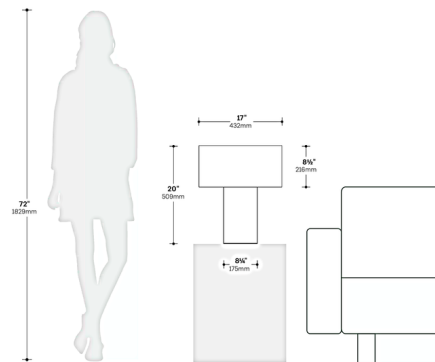

### Specifications

COLOR	Crimson Red
BODY FINISH	N/A
WATTAGE	14W
DIMMER	Included
DIMENSIONS	17"W x 20"H
BULB NOT INCLUDED	1 x A19/Medium (E26)/14W/120V LED
COUNTRY OF ORIGIN	China