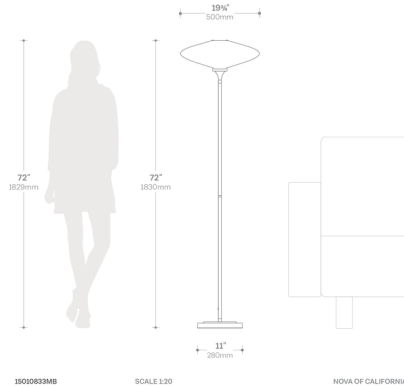

### Description

The Roswell Torchiere Floor Lamp adds a distinctive charm to your interior space. The steel frame is complemented by a hand stitched crisp linen shade that casts warm shadows of light across your room. Features walnut accent and marble floor base. Dimmer switch on stem.

### Specifications

COLOR	White Linen
BODY FINISH	Matte Black
WATTAGE	14W
DIMMER	Included
DIMENSIONS	18"W x 70"H
BULB NOT INCLUDED	1 x A19/Medium (E26)/14W/120V LED
COUNTRY OF ORIGIN	China