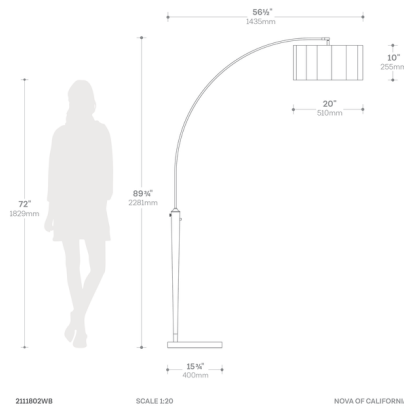

By Nova of California

Description

The retro Scalloped Arc Floor Lamp features a graceful arching design, combining mid-century elegance with modern functionality. The scallop pleated shade adds a soft, vintage-inspired texture, casting a warm, diffused glow when illuminated. Its walnut wood column showcases rich, natural grain, tapered up from a sturdy base in weathered brass to suspend the shade overhead. Full range dimmer on column.

Shown in weathered brass / dark walnut / white

Specifications

COLOR	White
BODY FINISH	Weathered Brass / Dark Walnut
WATTAGE	14W
DIMMER	N/A
DIMENSIONS	72"W x 92"H x 44"D
BULB INCLUDED	1 x A19/Medium (E26)/14W/120V LED
COUNTRY OF ORIGIN	China