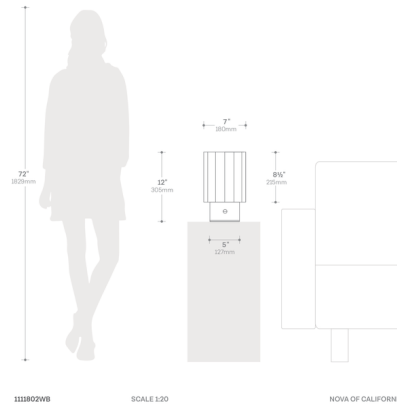

Shown in weathered brass / dark walnut / white

Specifications

COLOR	White
BODY FINISH	Weathered Brass / Dark Walnut
WATTAGE	14W
DIMMER	N/A
DIMENSIONS	8.5"W x 11.8"H
BULB INCLUDED	1 x A19/Medium (E26)/14W/120V LED
COUNTRY OF ORIGIN	China