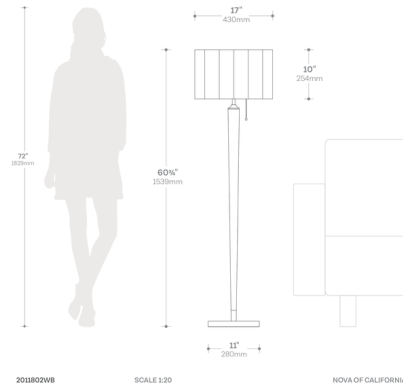

### Specifications

COLOR	White
BODY FINISH	Weathered Brass / Dark Walnut
WATTAGE	14W
DIMMER	N/A
DIMENSIONS	11"W x 61"H
BULB INCLUDED	1 x A19/Medium (E26)/14W/120V LED
COUNTRY OF ORIGIN	China

CLICK TO VIEW PRODUCT