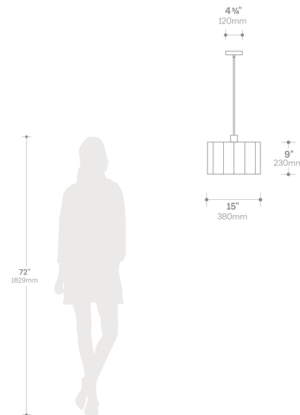

### Specifications

COLOR	White
BODY FINISH	Weathered Brass / Dark Walnut
WATTAGE	14W
DIMMER	Standard 120V
DIMENSIONS	15"W x 7"H
BULB INCLUDED	1 x A19/Medium (E26)/14W/120V LED
COUNTRY OF ORIGIN	China

### Technical Information

LUMENS/WATT	5714
LUMINOUS FLUX	800 lumens

CLICK TO VIEW PRODUCT

Notes: