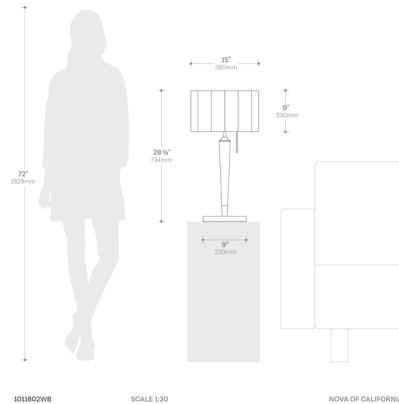

By Nova of California

Description

The Scallop Table Lamp features a mid-century modern scallop pleated shade with body crafted out of dark walnut and weathered brass hardware. On/off pull chain on socket.

Shown in weathered brass / dark walnut / white

Specifications

COLOR White
BODY FINISH Weathered Brass / Dark Walnut
WATTAGE 14W
DIMMER N/A
DIMENSIONS 15"W x 28"H
BULB INCLUDED 1 x A19/Medium (E26)/14W/120V LED
COUNTRY OF ORIGIN China