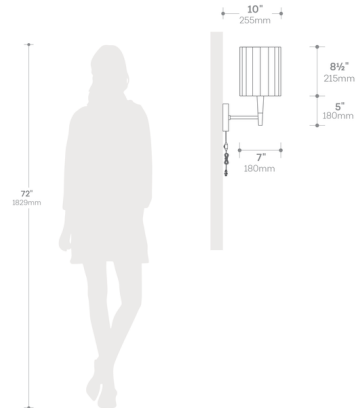

### Specifications

COLOR	White
BODY FINISH	Weathered Brass / Dark Walnut
WATTAGE	14W
DIMMER	N/A
DIMENSIONS	7"W x 9"H x 13"D
BULB INCLUDED	1 x A19/Medium (E26)/14W/120V LED
COUNTRY OF ORIGIN	China

CLICK TO VIEW PRODUCT