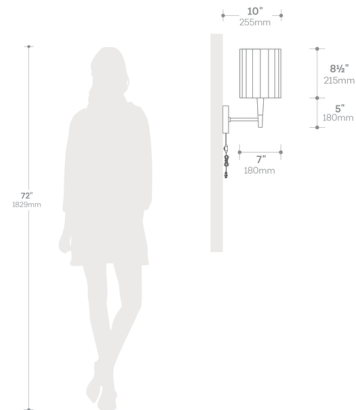

Shown in weathered brass / dark walnut / white

Specifications

COLOR	White
BODY FINISH	Weathered Brass / Dark Walnut
WATTAGE	14W
DIMMER	N/A
DIMENSIONS	7"W x 9"H x 13"D
BULB INCLUDED	1 x A19/Medium (E26)/14W/120V LED
COUNTRY OF ORIGIN	China