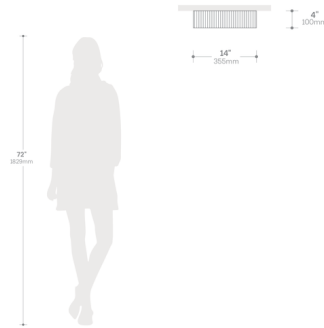

Description

Originally inspired by half-round tambour slats used in toll-top desks, the Tambo Ceiling Light honors designer Peter Morelli who first applied these elements to lighting in 1969. The Tambo features a dark walnut base finish fluted tambour, weathered brass accents, and a frosted glass diffuser.

Shown in weathered brass / dark walnut / white

3610839W

SCALE 1:20

NOVA OF CALIFORNIA

Specifications

COLOR	White
BODY FINISH	Weathered Brass / Dark Walnut
WATTAGE	24W
DIMMER	Standard 120V
DIMENSIONS	14"W x 7"H
BULB NOT INCLUDED	1 x B10/Candelabra (E12)/24W/120V LED
COUNTRY OF ORIGIN	China