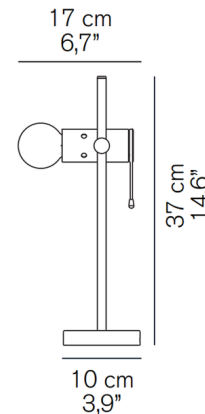

By Oluce Srl

Description

A forerunner of absolute minimalism, Agnoli Table Lamp is perfect for the modern workspace. To adjust the light, simply tilt the bulb with the lever and change the height by using the knob on the stem. A simple matte black base provides sturdy support. On/off switch located on the cord.

Shown in satin nickel / opal

Specifications

COLOR Opal
BODY FINISH Satin Nickel
WATTAGE 10W
DIMMER N/A
DIMENSIONS 6.7"W x 14.6"H
BULB NOT INCLUDED 1 x JCD/G9/10W/120V LED
COUNTRY OF ORIGIN Italy

CLICK TO VIEW PRODUCT