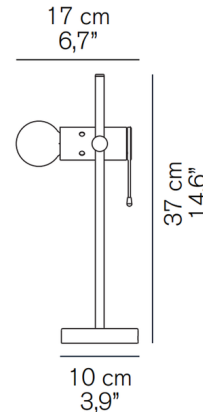

By Oluce Srl

Description

A forerunner of absolute minimalism, Agnoli Table Lamp is perfect for the modern workspace. To adjust the light, simply tilt the bulb with the lever and change the height by using the knob on the stem. A simple matte black base provides sturdy support. On/off switch located on the cord.

Shown in satin nickel / opal

Specifications

COLOR	Opal
BODY FINISH	Satin Nickel
WATTAGE	10W
DIMMER	N/A
DIMENSIONS	6.7"W x 14.6"H
BULB NOT INCLUDED	1 x JCD/G9/10W/120V LED
COUNTRY OF ORIGIN	Italy

CLICK TO VIEW PRODUCT