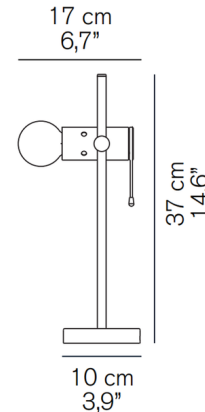

### Specifications

COLOR	Opal
BODY FINISH	Satin Nickel
WATTAGE	10W
DIMMER	N/A
DIMENSIONS	6.7"W x 14.6"H
BULB NOT INCLUDED	1 x JCD/G9/10W/120V LED
COUNTRY OF ORIGIN	Italy

CLICK TO VIEW PRODUCT

Notes: