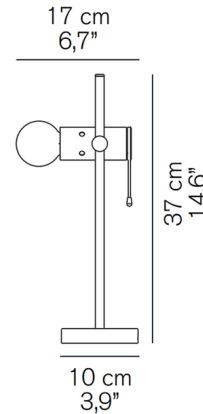

By Oluce Srl

Description

A forerunner of absolute minimalism, Agnoli Table Lamp is perfect for the modern workspace. To adjust the light, simply tilt the bulb with the lever and change the height by using the knob on the stem. A simple matte black base provides sturdy support. On/off switch located on the cord.

Shown in satin nickel / opal

Specifications

COLOR Opal
BODY FINISH Satin Nickel
WATTAGE 10W
DIMMER N/A
DIMENSIONS 6.7"W x 14.6"H
BULB NOT INCLUDED 1 x JCD/G9/10W/120V LED
COUNTRY OF ORIGIN Italy

CLICK TO VIEW PRODUCT