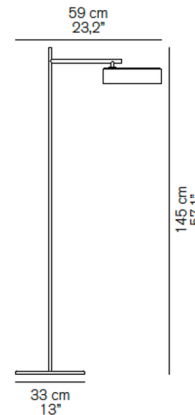

### Description

The Berlin Outdoor Floor Lamp features a slender profile and a round metal diffuser for a refined, modern look. The diffuser holds a sandblasted, wired glass disc that softly diffuses light from the integrated LED light sources. 180 degrees of rotation allows the light to be aimed precisely where it is need. On/off switch located on shade.

### Specifications

COLOR	Ivory
BODY FINISH	Ivory
WATTAGE	5.5W
DIMMER	N/A
DIMENSIONS	23.2"W x 56"H
INTEGRATED LED MODULE	1 x LED/5.5W/120V LED
COUNTRY OF ORIGIN	Italy