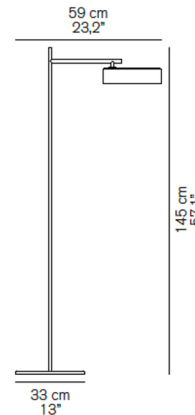

CLICK TO VIEW PRODUCT

Notes: