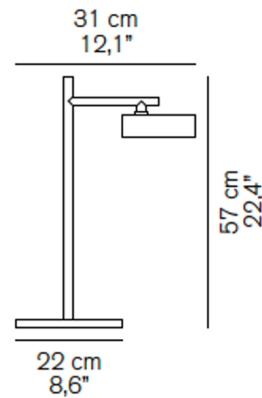

CLICK TO VIEW PRODUCT

Notes: