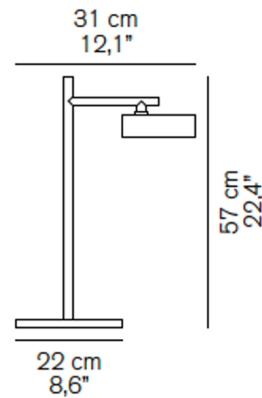

### Description

The Berlin Outdoor Table Lamp features a slender profile and a round metal diffuser for a refined, modern look. The diffuser holds a sandblasted, wired disc that softly diffuses light from the integrated LED light sources. 180 degrees of rotation allows the light to be aimed precisely where it is need. On/off switch located on shade.

### Specifications

COLOR . . . . . Green  
BODY FINISH . . . . . Black  
WATTAGE . . . . . 4W  
DIMMER . . . . . N/A  
DIMENSIONS . . . . . 12.1"W x 22.4"H  
INTEGRATED LED MODULE . . . . . 1 x LED/4W/120V LED  
COUNTRY OF ORIGIN . . . . . Italy