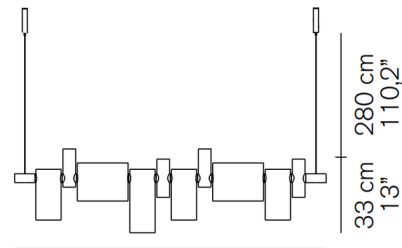

### Description

The Dancing Glass Linear Pendant features a flexible compositional structure that allows for a variety of lighting layouts. The pendant consists of glass cylindrical spotlights of varying sizes arranged along a central bar, with each cylinder able to be pivoted to provide up or down lighting. The irregular sizes of the spot lights give them a decorative as well as functional quality and grant the pendant a sculptural expression.

### Specifications

COLOR . . . . . Transparent  
BODY FINISH . . . . . Black  
WATTAGE . . . . . 56W  
DIMMER . . . . . Low Voltage Electronic  
DIMENSIONS . . . . . 47.2"L x 13"H  
INTEGRATED LED MODULE . . . . . 2 x LED/28W/120V LED  
COUNTRY OF ORIGIN . . . . . Italy

### Technical Information

COLOR RENDERING . . . . . 90 CRI  
LAMP COLOR . . . . . 2700K  
LUMENS/WATT . . . . . 219.64  
LUMINOUS FLUX . . . . . 6150 lumens

Shown in black / transparent

120 cm  
47,2"

-  rosone nero  
black rose
-  cavo nero  
black cable