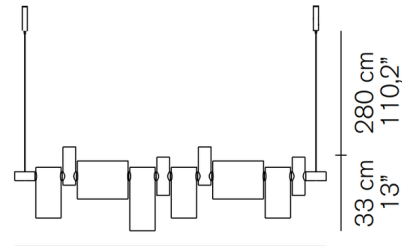

### Description

The Dancing Glass Linear Pendant features a flexible compositional structure that allows for a variety of lighting layouts. The pendant consists of glass cylindrical spotlights of varying sizes arranged along a central bar, with each cylinder able to be pivoted to provide up or down lighting. The irregular sizes of the spot lights give them a decorative as well as functional quality and grant the pendant a sculptural expression.

### Specifications

COLOR . . . . . Transparent  
BODY FINISH . . . . . Black  
WATTAGE . . . . . 56W  
DIMMER . . . . . Low Voltage Electronic  
DIMENSIONS . . . . . 47.2"L x 13"H  
INTEGRATED LED MODULE . . . . . 2 x LED/28W/120V LED  
COUNTRY OF ORIGIN . . . . . Italy

### Technical Information

COLOR RENDERING . . . . . 90 CRI  
LAMP COLOR . . . . . 2700K  
LUMENS/WATT . . . . . 219.64  
LUMINOUS FLUX . . . . . 6150 lumens

Shown in black / transparent

120 cm  
47,2"

-  rosone nero  
black rose
-  cavo nero  
black cable