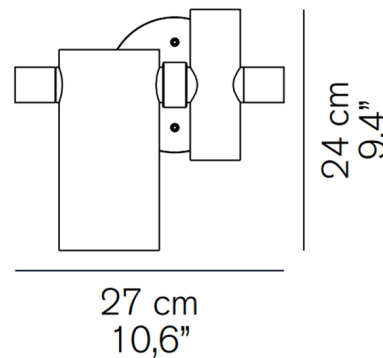

Shown in black / smoke

Specifications

COLOR Smoke
BODY FINISH Black
WATTAGE 8W
DIMMER Not Dimmable
DIMENSIONS 10.6"W x 9.4"H
INTEGRATED LED MODULE 2 x LED/4W/120V LED
COUNTRY OF ORIGIN Italy

Technical Information