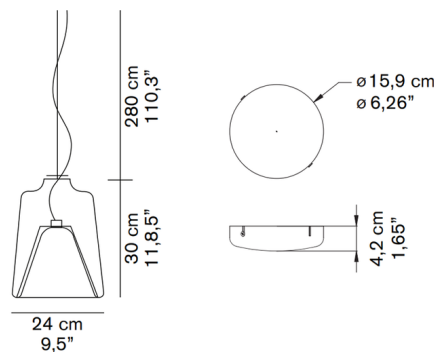

By Oluce Srl

Description

Simple yet elegant, the Lanterna Pendant is composed of two bell-shaped Murano glass diffusers stacked together. The outer transparent shade houses the inner sand-blasted diffuser which softly diffuses the light.

Shown in white / amber

Specifications

COLOR	Amber
BODY FINISH	White
WATTAGE	7W
DIMMER	Standard 120V
DIMENSIONS	9.5"W x 11.8"H
BULB NOT INCLUDED	1 x A19/Medium (E26)/7W/120V LED
COUNTRY OF ORIGIN	Italy

CLICK TO VIEW PRODUCT