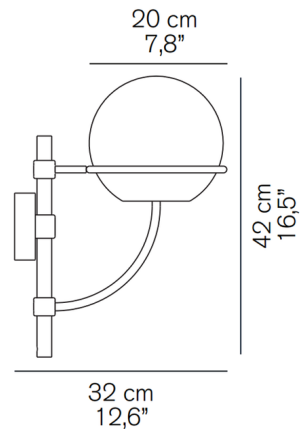

### Specifications

COLOR . . . . . Transparent  
BODY FINISH . . . . . Ivory  
WATTAGE . . . . . 4W  
DIMMER . . . . . Standard 120V  
DIMENSIONS . . . . . 12.6"W x 16.5"H x 12.6"D  
BULB NOT INCLUDED . . . . . 1 x G16.5/Candelabra (E12)/4W/120V LED  
COUNTRY OF ORIGIN . . . . . Italy