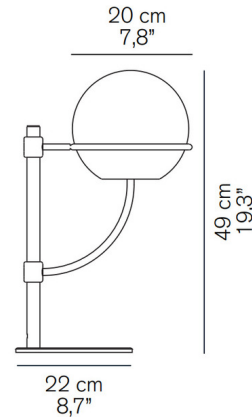

Shown in ivory / transparent

Specifications

COLOR	Transparent
BODY FINISH	Ivory
WATTAGE	4W
DIMMER	N/A
DIMENSIONS	21.3"W x 19.3"H
BULB NOT INCLUDED	1 x G16.5/Candelabra (E12)/4W/120V LED

CLICK TO VIEW PRODUCT

Notes: