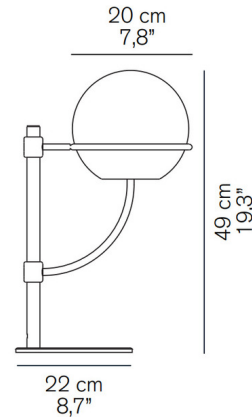

Shown in ivory / transparent

Specifications

COLOR	Transparent
BODY FINISH	Ivory
WATTAGE	4W
DIMMER	N/A
DIMENSIONS	21.3"W x 19.3"H
BULB NOT INCLUDED	1 x G16.5/Candelabra (E12)/4W/120V LED

CLICK TO VIEW PRODUCT