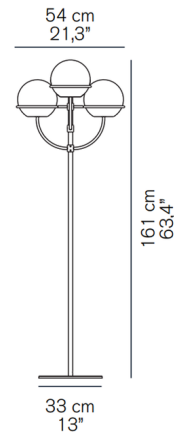

By Oluce Srl

Description

The Lyndon Outdoor Floor Lamp, designed by Vico Magistretti in 1977, is perfect for those who love simple, geometric shapes masterfully combined to create the perfect piece. The candelabra style body is paired with transparent polycarbonate globes, creating a striking presence anywhere it's placed. On/Off switch located on cord. IP23 rated for outdoor locations.

Shown in ivory / transparent

Specifications

COLOR	Transparent
BODY FINISH	Ivory
WATTAGE	16W
DIMMER	N/A
DIMENSIONS	21.3"W x 63.4"H
BULB NOT INCLUDED	4 x G16.5/Candelabra (E12)/4W/120V LED

CLICK TO VIEW PRODUCT