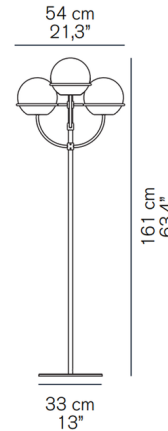

By Oluce Srl

Description

The Lyndon Outdoor Floor Lamp, designed by Vico Magistretti in 1977, is perfect for those who love simple, geometric shapes masterfully combined to create the perfect piece. The candelabra style body is paired with transparent polycarbonate globes, creating a striking presence anywhere it's placed. On/Off switch located on cord. IP23 rated for outdoor locations.

Shown in ivory / transparent

Specifications

COLOR	Transparent
BODY FINISH	Ivory
WATTAGE	16W
DIMMER	N/A
DIMENSIONS	21.3"W x 63.4"H
BULB NOT INCLUDED	4 x G16.5/Candelabra (E12)/4W/120V LED

CLICK TO VIEW PRODUCT