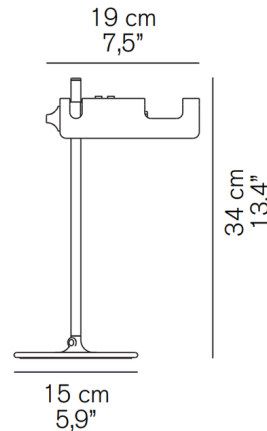

By Oluce Srl

Description

The Spider Mini Table Lamp offers a sleek silhouette with excellent functionality. It features a lacquered metal base, chromium-plated stem, and an adjustable reflector in lacquered aluminum. Perfect for the modern home office. On/Off switch on the cord.

Shown in chrome / blue

Specifications

COLOR Blue
BODY FINISH Chrome
WATTAGE 5W
DIMMER N/A
DIMENSIONS 7.5"W x 13.4"H
BULB NOT INCLUDED 1 x JCD/G9/5W/120V LED
COUNTRY OF ORIGIN Italy

CLICK TO VIEW PRODUCT

Notes: