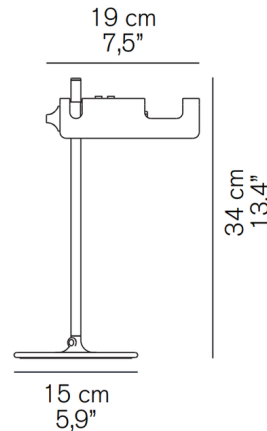

By Oluce Srl

Description

The Spider Mini Table Lamp offers a sleek silhouette with excellent functionality. It features a lacquered metal base, chromium-plated stem, and an adjustable reflector in lacquered aluminum. Perfect for the modern home office. On/Off switch on the cord.

Shown in chrome / blue

Specifications

COLOR	Blue
BODY FINISH	Chrome
WATTAGE	5W
DIMMER	N/A
DIMENSIONS	7.5"W x 13.4"H
BULB NOT INCLUDED	1 x JCD/G9/5W/120V LED
COUNTRY OF ORIGIN	Italy

CLICK TO VIEW PRODUCT

Notes: