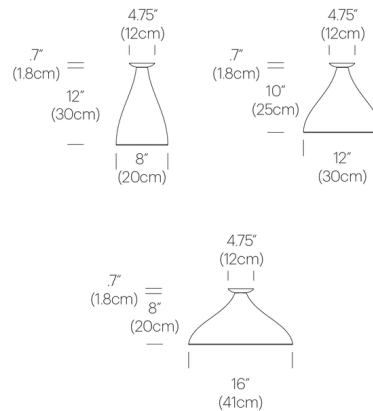

Shown in black / brass

Specifications

COLOR	Brass
BODY FINISH	Black
WATTAGE	11W
DIMMER	Low Voltage Electronic
DIMENSIONS	12"W x 10"H
INTEGRATED LED MODULE	1 x LED/11W/120V LED

Technical Information

LAMP LIFE	40000 hours
COLOR RENDERING	95 CRI
LAMP COLOR	3000K
LUMENS/WATT	95.45
LUMINOUS FLUX	1050 lumens