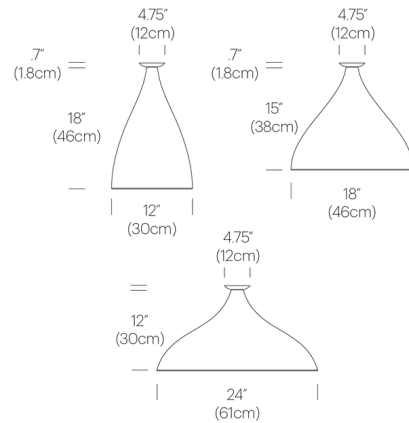

Shown in white / brass

Specifications

COLOR	Brass
BODY FINISH	White
WATTAGE	11W
DIMMER	Low Voltage Electronic
DIMENSIONS	18"W x 15"H
INTEGRATED LED MODULE	1 x LED/11W/120V LED

Technical Information

LAMP LIFE	40000 hours
COLOR RENDERING	95 CRI
LAMP COLOR	3000K
LUMENS/WATT	95.45
LUMINOUS FLUX	1050 lumens