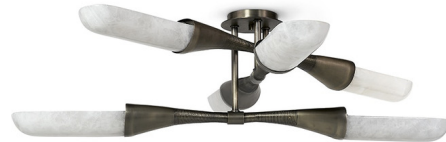

By Palecek

Description

The Naomi Semi Flush Ceiling Light brings an elegant beauty to your interior space. The smooth frame holds half capsules of Alabaster that casts warm shadows of light all across your room.

Shown in textured bronze / alabaster

Specifications

COLOR Alabaster
BODY FINISH Textured Bronze
WATTAGE 42W
DIMMER Standard 120V
DIMENSIONS 40.5"W x 12"H
BULB NOT INCLUDED 6 x A19/Medium (E26)/7W/120V LED
OTHER BULB OPTIONS A19/Medium (E26)/40W/120V Incandescent