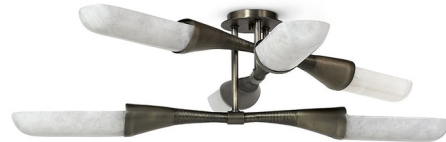

Description

The Naomi Semi Flush Ceiling Light brings an elegant beauty to your interior space. The smooth frame holds half capsules of Alabaster that casts warm shadows of light all across your room.

Shown in textured bronze / alabaster

Specifications

COLOR Alabaster
BODY FINISH Textured Bronze
WATTAGE 42W
DIMMER Standard 120V
DIMENSIONS 40.5"W x 12"H
BULB NOT INCLUDED 6 x A19/Medium (E26)/7W/120V LED
OTHER BULB OPTIONS A19/Medium (E26)/40W/120V Incandescent